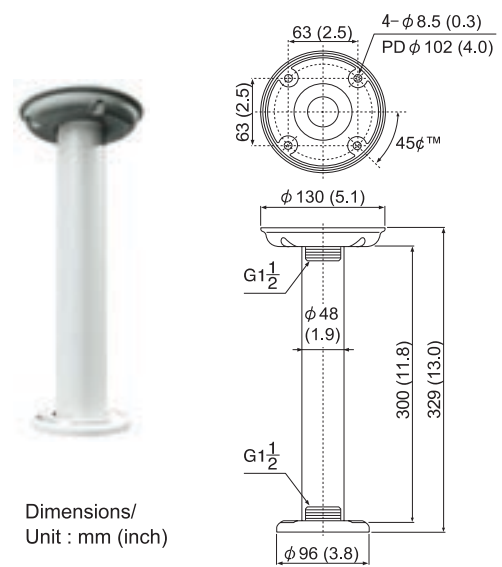

## ◆ Corner Mount

## ◆ Wall Mount

For VDA90-S

For VDA90-R

For VDA110

For VPD 100/VDA140

For VPD 370/MPD330

## ◆ Pendant Mount

For VDA90-S

For VDA90-R

For VDA110

For VPD 100/VDA140

For VPD 370/MPD330