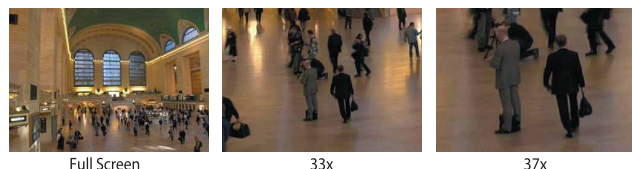

Powerful 37x optical zoom

Automatic IR Cut Filter (ICR) for optimal clarity

Advanced ICR utilizes a blue IR cut filter in daytime, and automatically switches to an IR focus compensation filter at night. This provides exceptional color accuracy in the day, increased sensitivity at night in razor sharp focus.

Increased sensitivity up to 0.002 Lux

Native light sensitivity is very good, and the WD DSP increases sensitivity with Sens-Up during low light. In addition, the 3D Digital Noise Reduction minimizes the associated noise and ghost effect, enhancing overall image quality. Less noise improves DVR efficiency, extending recording time.