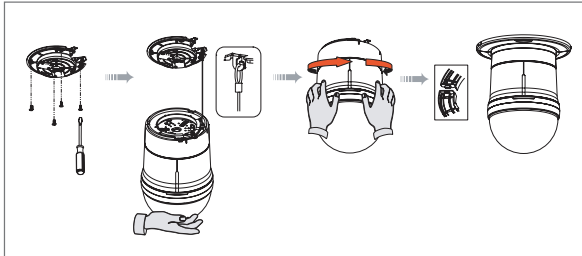

### Quick and Easy installation

Dome base is separable and easily mounted on the ceiling first and the main body is simply twisted on by hand. Complicated cable connection is avoided with the integrated connection mechanism.