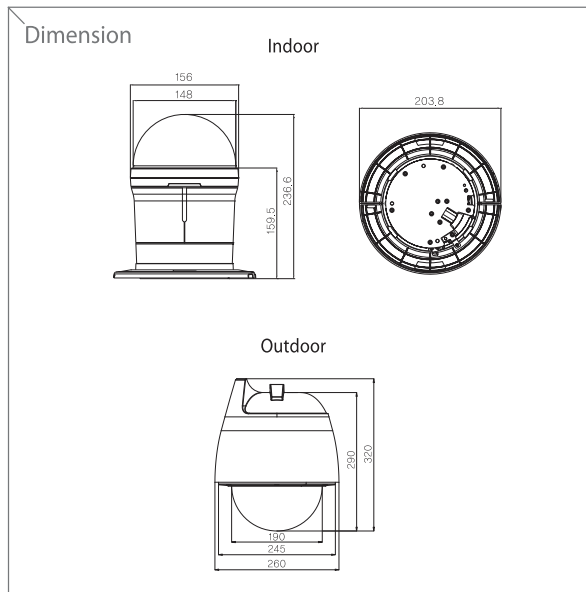

MODEL	VPD370WD
Image sensor	1/4" Sony Double Scan
Effective Pixels	NTSC : 768(H) x 494(V) PAL : 752(H) x 582(V)
H.Resolution	550 TV Lines (Day) / 680 TV Lines (Night)
Synchronizing system	Internal
Scanning system	2:1 Interlaced
Video output	1.0Vp-p Composite. 75 Ohms
S/N ratio	More than 50 dB (AGC Off)
Min. illumination	0.7 Lux at F1.6 (Color), 0.002 Lux (Sens-up, 256x) 0.06 Lux at F1.6 (B/W)
OSD	On / Off
Digital zoom	On / Off (2x, 4x, 8x, 10x, 12x)
S/N Ratio	50dB (AGC Off, Weight On)
Day & Night	Color / B/W / Auto (ICR)
Back Light Compensation	WDR / BLC / HLC / Off
Shutter Speed	Auto / Manual (NTSC : 1/60 ~ 1/120,000sec., PAL : 1/50 ~ 1/120,000sec.)
White Balance	AWC / Manual / ATW (1,800°K ~ 10,500°K)
Gain Control	Low / Middle / High / Off
Sens-up	On / Off (2x ~256x)
SSNR	Low / Middle / High / Off
Privacy	On / Off (8 programmable zones)
Preset	256 points
Digital Flip	On / Off
Focus control	Auto / Manual / One push
Iris control	Auto / Manual
Motion detection	On / Off (Built-in alarm output connector)
Protocol	RS-485 interface (Pelco-D, P)
Power source	24VAC
Operating current	20W Max.
Lens	Auto Focus Digital zoom
Zoom ratio	37x : f3.5~129.5mm (F1.6)
Angle of view	37x - H : 55.5(Wide) ~ 1.59(Tele), V : 42.5(Wide) ~ 1.19(Tele)
Aperture ratio	37x - F.1.6 ~ F.3.9
Pan/Tilt angle	Pan : 360 ° (500° / sec) / Tilt : -3 ° ~ 180° (500° / sec)
Operating Temperature	14°F ~122°F (-10°C ~ +50°C)
Heater option(Outdoor)	-40°F ~122°F (-40°C ~ +50°C)
Humidity	Within 90% RH
Measurement (mm)	156(Ø)x 236.6(H)
Weight (Approx.g)	3,500 (Indoor) / 5,500 (Outdoor)

ACCESSORY

Wall mount VHM-370WM	Pendant mount VHM-370PM	Corner mount VHM-370COR	Pole mount VHM-370PO	Outdoor housing VPD370-OH
Indoor adapter VHM-370WA	In-ceiling Mount VHM-370IC			

Analog Camera

Illuminator

DVR

IP Camera

Accessories